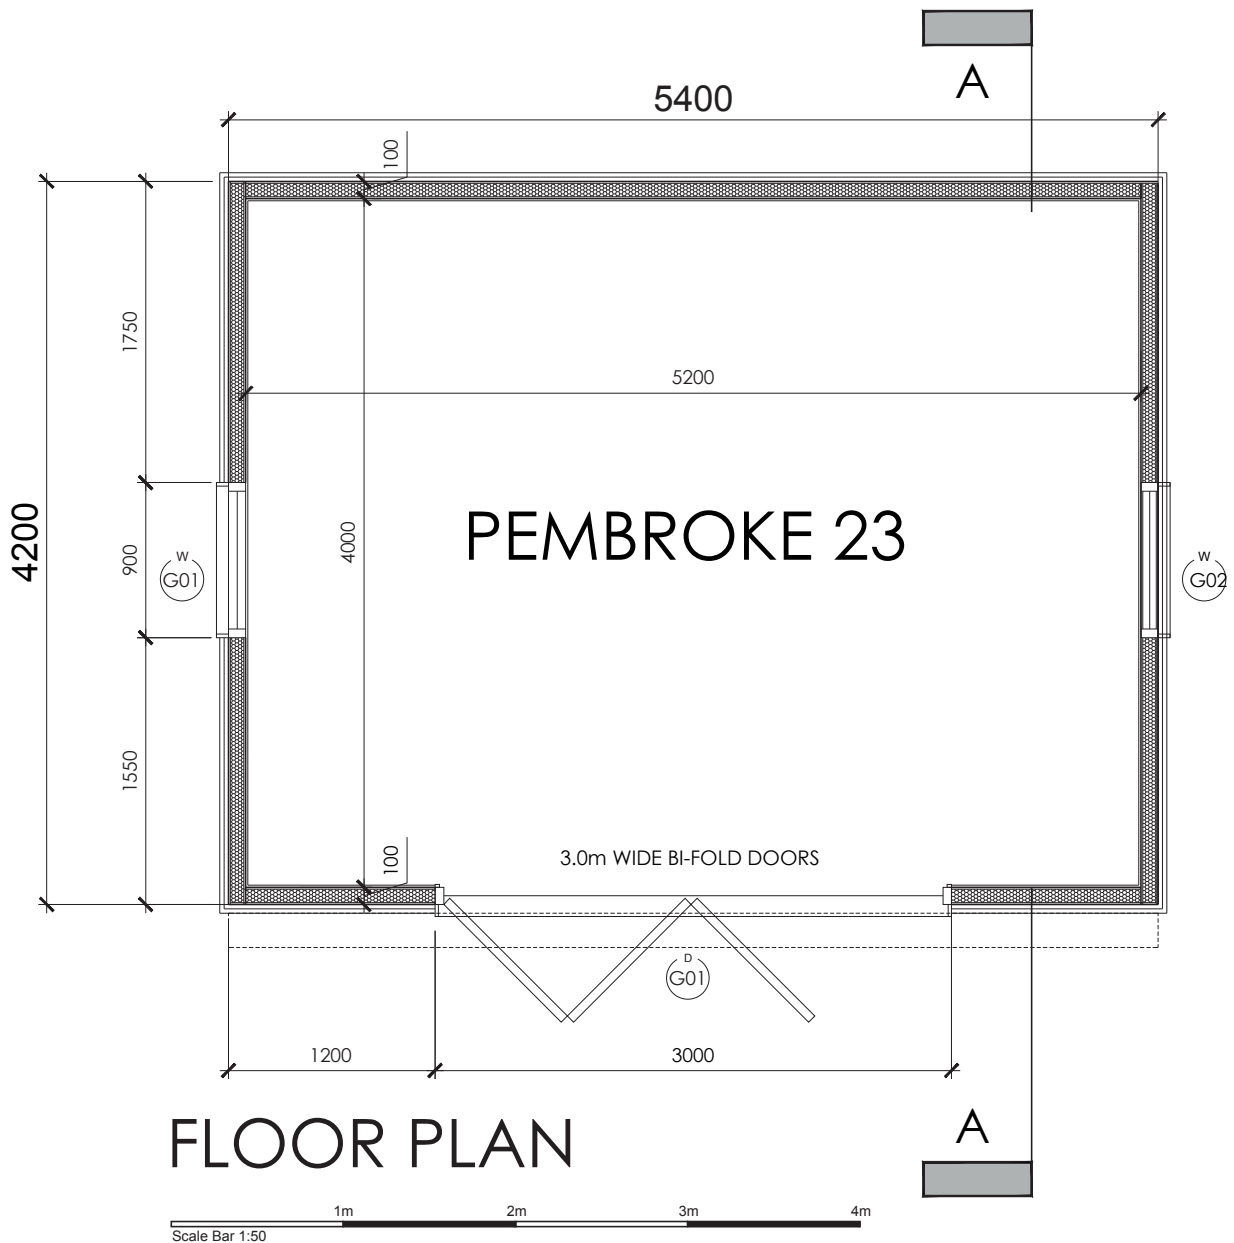

Pembroke Maxi 23

5.4m x 4.2m

Ideal for extra ancillary living accommodation or Air BnB. Features a double window opening & large front door opening suitable for bi-folding doors.

Shell kit

All Shell kit packages includes the following as standard:

- 100mm machined SIPs panels for floor and walls, includes all window and door openings which are numbered and labelled for easy reference with our installation instructions and “How to” guides.
- 150mm machined SIPs and ready to assemble roof sections.
- All connecting timbers, sole plates, wall plates using treated timber.
- Screws, nails and connecting bolts.
- Polyurethane glue, expanding foam and applicator gun.
- Damp proof membrane
- External breather membrane
- External timber battens.
- EDPM rubber roof kit, including trim
- Packaging, delivery and detailed installation instructions

10 **Floor panels**
100mm SIPs - cut with connecting timbers and fixings

11 **Sole plates**
Treated timber sole plates, pre-cut with all fixings