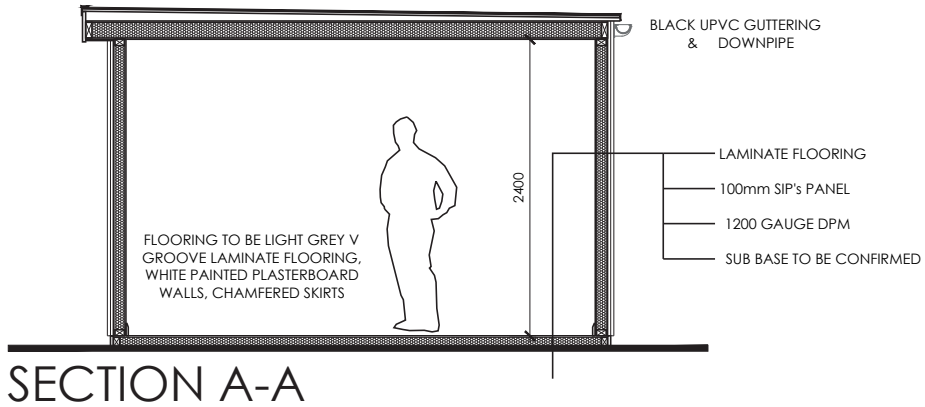

Pembroke Maxi 23

5.4m x 4.2m

Ideal for extra ancillary living accommodation or Air BnB. Features a double window opening & large front door opening suitable for bi-folding doors.

Shell kit

All Shell kit packages includes the following as standard:

- 100mm machined SIPs panels for floor and walls, includes all window and door openings which are numbered and labelled for easy reference with our installation instructions and “How to” guides.
- 150mm machined SIPs and ready to assemble roof sections.
- All connecting timbers, sole plates, wall plates using treated timber.
- Screws, nails and connecting bolts.
- Polyurethane glue, expanding foam and applicator gun.
- Damp proof membrane
- External breather membrane
- External timber battens.
- EDPM rubber roof kit, including trim
- Packaging, delivery and detailed installation instructions