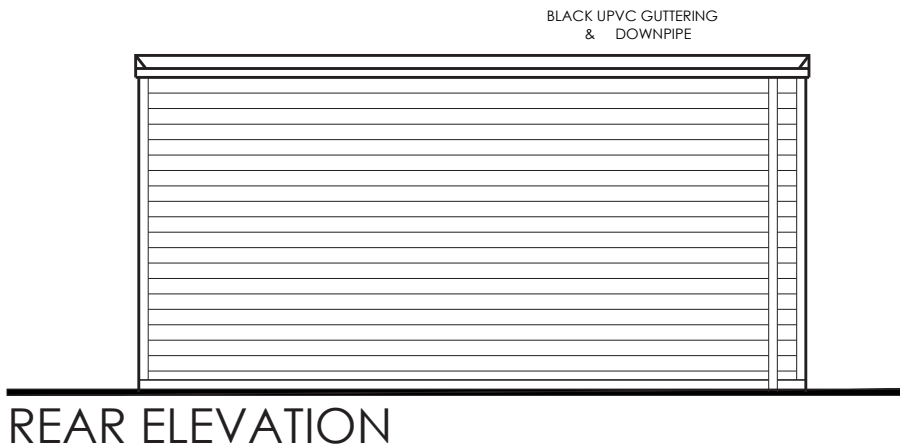

Pembroke Maxi 23

5.4m x 4.2m

Ideal for extra ancillary living accommodation or Air BnB. Features a double window opening & large front door opening suitable for bi-folding doors.

Shell kit

All Shell kit packages includes the following as standard:

- 100mm machined SIPs panels for floor and walls, includes all window and door openings which are numbered and labelled for easy reference with our installation instructions and “How to” guides.
- 150mm machined SIPs and ready to assemble roof sections.
- All connecting timbers, sole plates, wall plates using treated timber.
- Screws, nails and connecting bolts.
- Polyurethane glue, expanding foam and applicator gun.
- Damp proof membrane
- External breather membrane
- External timber battens.
- EDPM rubber roof kit, including trim
- Packaging, delivery and detailed installation instructions