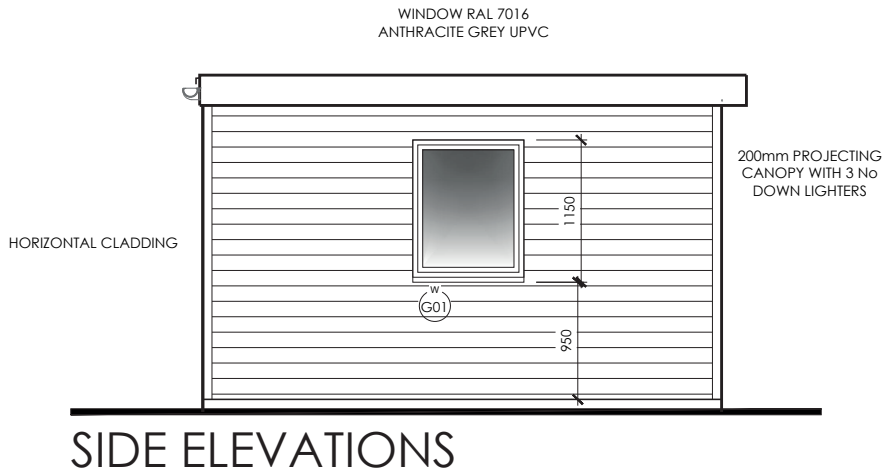

Pembroke Maxi 23

5.4m x 4.2m

Ideal for extra ancillary living accommodation or Air BnB. Features a double window opening & large front door opening suitable for bi-folding doors.

Shell kit

All Shell kit packages includes the following as standard:

- 100mm machined SIPs panels for floor and walls, includes all window and door openings which are numbered and labelled for easy reference with our installation instructions and “How to” guides.
- 150mm machined SIPs and ready to assemble roof sections.
- All connecting timbers, sole plates, wall plates using treated timber.
- Screws, nails and connecting bolts.
- Polyurethane glue, expanding foam and applicator gun.
- Damp proof membrane
- External breather membrane
- External timber battens.
- EDPM rubber roof kit, including trim
- Packaging, delivery and detailed installation instructions