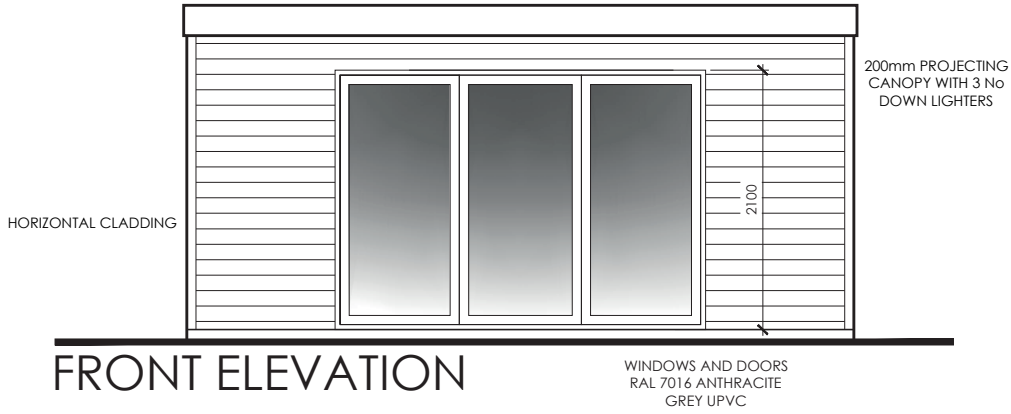

Pembroke Maxi 23

5.4m x 4.2m

Ideal for extra ancillary living accommodation or Air BnB. Features a double window opening & large front door opening suitable for bi-folding doors.

Shell kit

All Shell kit packages includes the following as standard:

- 100mm machined SIPs panels for floor and walls, includes all window and door openings which are numbered and labelled for easy reference with our installation instructions and “How to” guides.
- 150mm machined SIPs and ready to assemble roof sections.
- All connecting timbers, sole plates, wall plates using treated timber.
- Screws, nails and connecting bolts.
- Polyurethane glue, expanding foam and applicator gun.
- Damp proof membrane
- External breather membrane
- External timber battens.
- EDPM rubber roof kit, including trim
- Packaging, delivery and detailed installation instructions