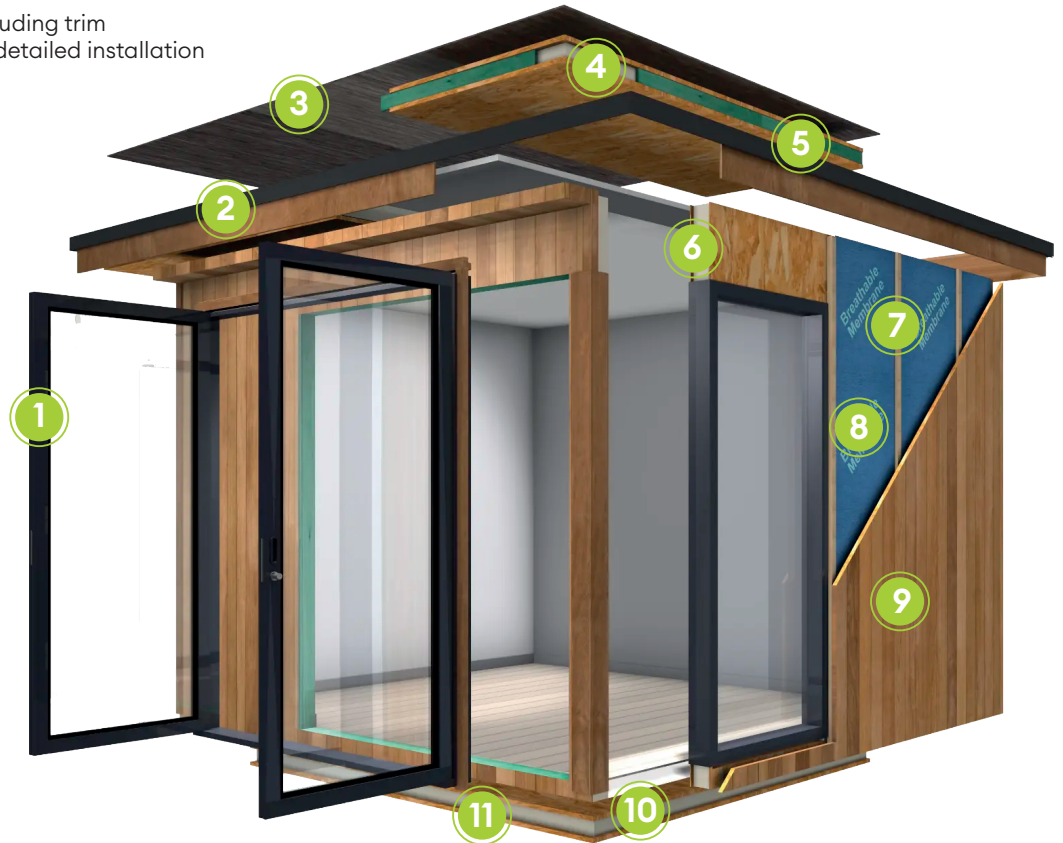

Carew Micro 9

3m x 3m

Ideal as a single person home office, small hobby or music room. Comes with a single window and door opening.

Shell kit

All Shell kit packages includes the following as standard:

- 100mm machined SIPs panels for floor and walls, includes all window and door openings which are numbered and labelled for easy reference with our installation instructions and “How to” guides.
- 150mm machined SIPs and ready to assemble roof sections.
- All connecting timbers, sole plates, wall plates using treated timber.
- Screws, nails and connecting bolts.
- Polyurethane glue, expanding foam and applicator gun.
- Damp proof membrane
- External breather membrane
- External timber battens.
- EDPM rubber roof kit, including trim
- Packaging, delivery and detailed installation instructions

Shell Enhanced kit

As well as all of the items listed in the ‘shell’ package, the shell enhanced includes:

- Powder-coated aluminium windows and doors, choice of black, grey or white
- External, horizontal larch cladding and fixings.
- All window and door trims.

How it's made

1 Windows & Doors
Powder-coated aluminium window & doors.
Available in black, white and anthracite grey

2 Roof trims
Black plastic roof corner trims

3 Roof covering
EDPM roof covering and shaped with all fixings

4 Roof panels
150mm SIPs - cut with connecting timbers and fixings

5 Edging
Treated timber edging with glue, foam and fixings

6 Wall panels
100mm SIPs - cut with connecting timbers and fixings

7 Battens
Treated timber, battens and fixings