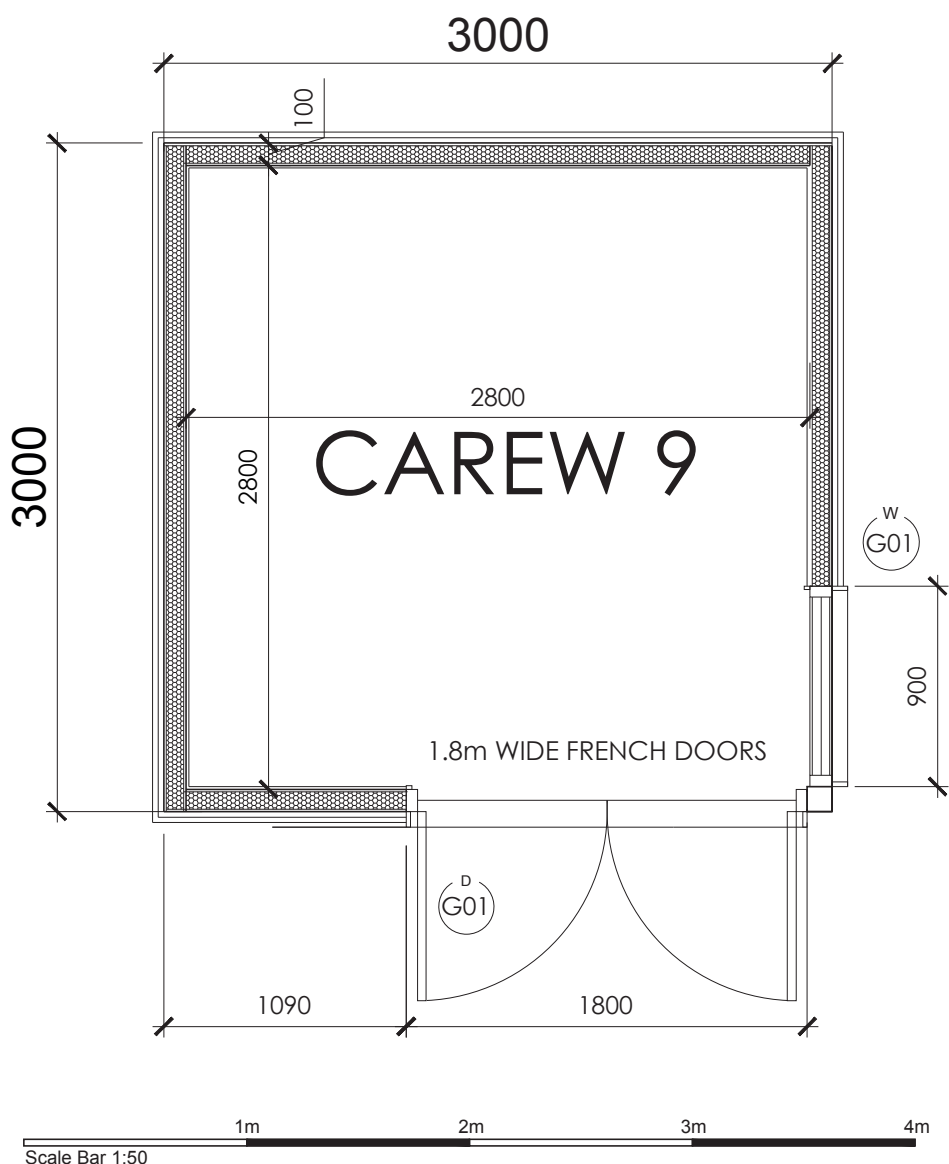

Carew Micro 9

3m x 3m

Ideal as a single person home office, small hobby or music room. Comes with a single window and door opening.

Shell kit

All Shell kit packages includes the following as standard:

- 100mm machined SIPs panels for floor and walls, includes all window and door openings which are numbered and labelled for easy reference with our installation instructions and “How to” guides.
- 150mm machined SIPs and ready to assemble roof sections.
- All connecting timbers, sole plates, wall plates using treated timber.
- Screws, nails and connecting bolts.
- Polyurethane glue, expanding foam and applicator gun.
- Damp proof membrane
- External breather membrane
- External timber battens.
- EDPM rubber roof kit, including trim
- Packaging, delivery and detailed installation instructions

11 Sole plates
Treated timber sole plates, pre-cut with all fixings