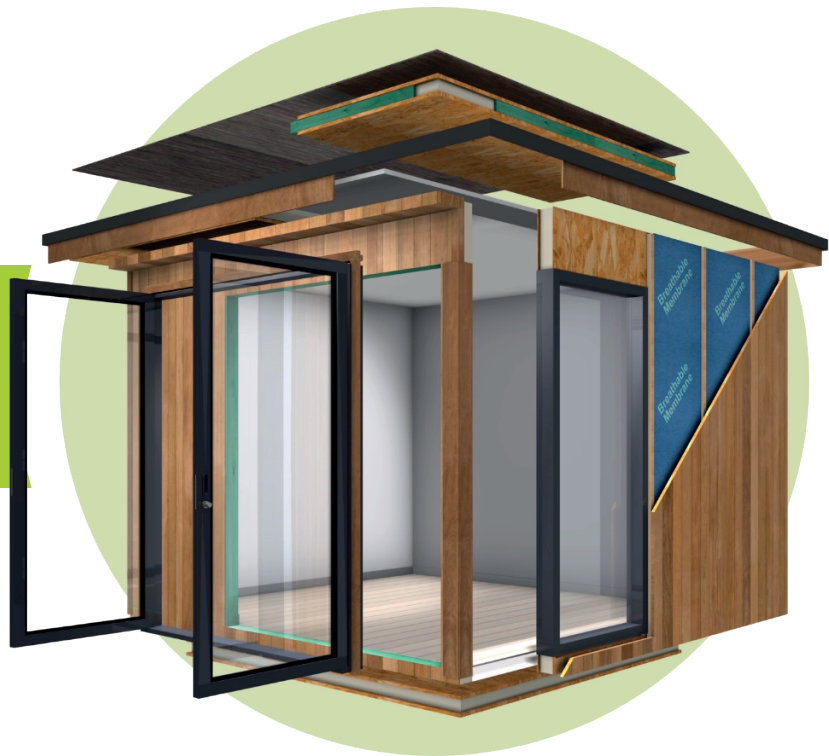

Carew Micro 9

3m x 3m

Ideal as a single person home office, small hobby or music room. Comes with a single window and door opening.

Shell kit

All Shell kit packages includes the following as standard:

- 100mm machined SIPs panels for floor and walls, includes all window and door openings which are numbered and labelled for easy reference with our installation instructions and “How to” guides.
- 150mm machined SIPs and ready to assemble roof sections.
- All connecting timbers, sole plates, wall plates using treated timber.
- Screws, nails and connecting bolts.
- Polyurethane glue, expanding foam and applicator gun.
- Damp proof membrane
- External breather membrane
- External timber battens.
- EDPM rubber roof kit, including trim
- Packaging, delivery and detailed installation instructions

Shell Enhanced kit

As well as all of the items listed in the ‘shell’ package, the shell enhanced includes:

- Powder-coated aluminium windows and doors, choice of black, grey or white
- External, horizontal larch cladding and fixings.
- All window and door trims.

How it's made

1 Windows & Doors
Powder-coated aluminium window & doors.
Available in black, white and anthracite grey

2 Roof trims
Black plastic roof corner trims

3 Roof covering
EDPM roof covering and shaped with all fixings